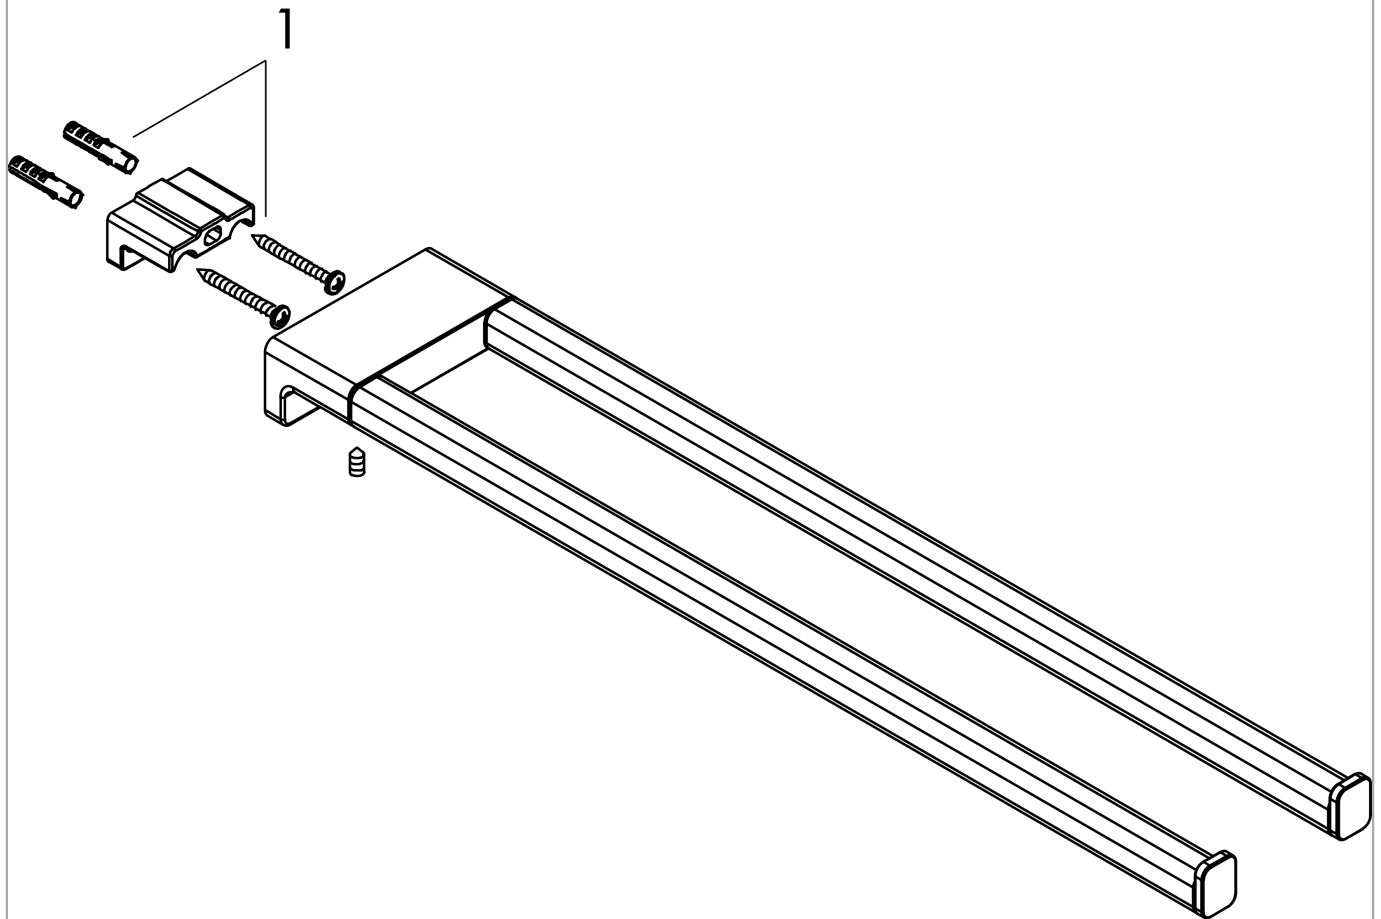

AddStoris
Towel rack with towel holder

Surfaces: **Brushed Bronze** Article Number: **41751140**

Exploded Drawing

Year of production: >04/21

AddStoris
Towel rack with towel holder
 Surfaces: **Brushed Bronze** Article Number: **41751140**

Spare part list

Year of production: >04/21

Pos.	Description	Article Number	Price	PU
1	mounting set	40915000	-	1